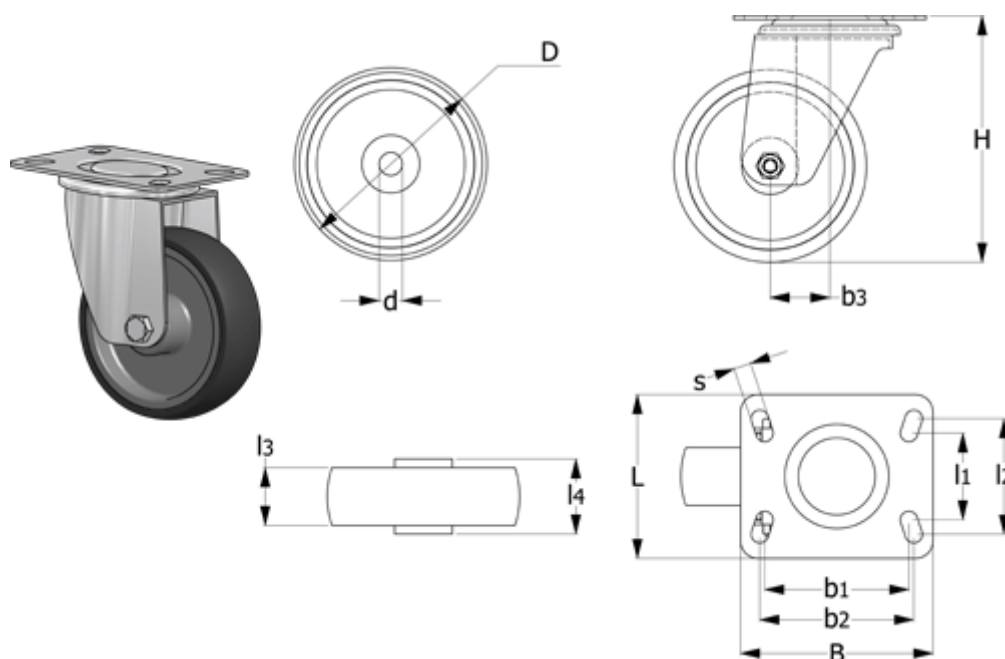

Article number: 2314452566

Description: E+G Thermoplastic wheel 452566  
RE.G1-150-SBL turning plate wo/brake

## Measures

B	= 140	g	= 1720	s	= 11
b1	= 105	H	= 194	Type = RE.G1-150-SBL	
b2	= 105	L	= 110		
b3	= 56	l1	= 73		
Code	= 452566	l2	= 87		
D	= 150	l3	= 45		
d	= 20	l4	= 59		
Dynamic load (N)	= 1800	Rolling resistance (N)	= 1800		